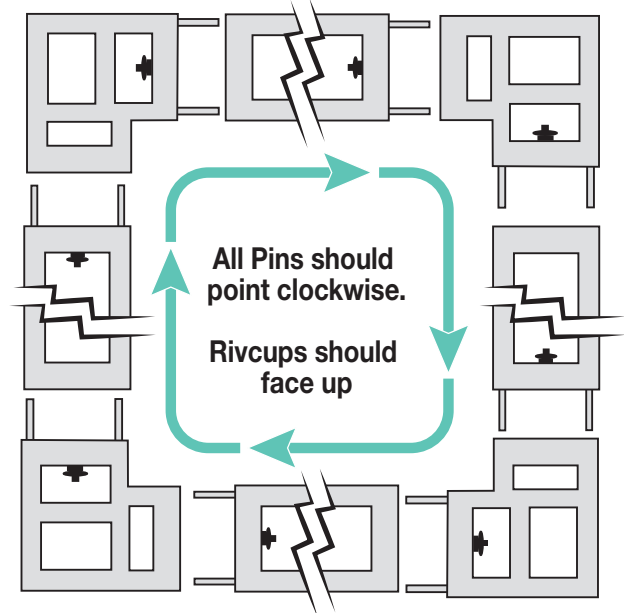

For use with these part numbers:

383280	383489
383313	383555

### Inventory

2' (61cm)	0
3' (91cm)	2
3½' (107cm)	2
4' (122cm)	0
5' (162cm)	2
6' (183cm)	6
Stiffener	8
	4

**Before assembling StageScreen:**

- Spread the tarp (included)
- Lay the viewing surface facedown on the tarp
- Assemble the frame on top of the screen surface
- Frame sections should be arranged so that:
  - A. Viewing surface attachment posts are on the outside of the frame
  - B. Guide pins should point CLOCKWISE
  - C. Rivcups should face UPWARD
- Red dots above indicate recommended attachment points for flying or wall bracket.

**Caution:**

Beware of Pinch Points