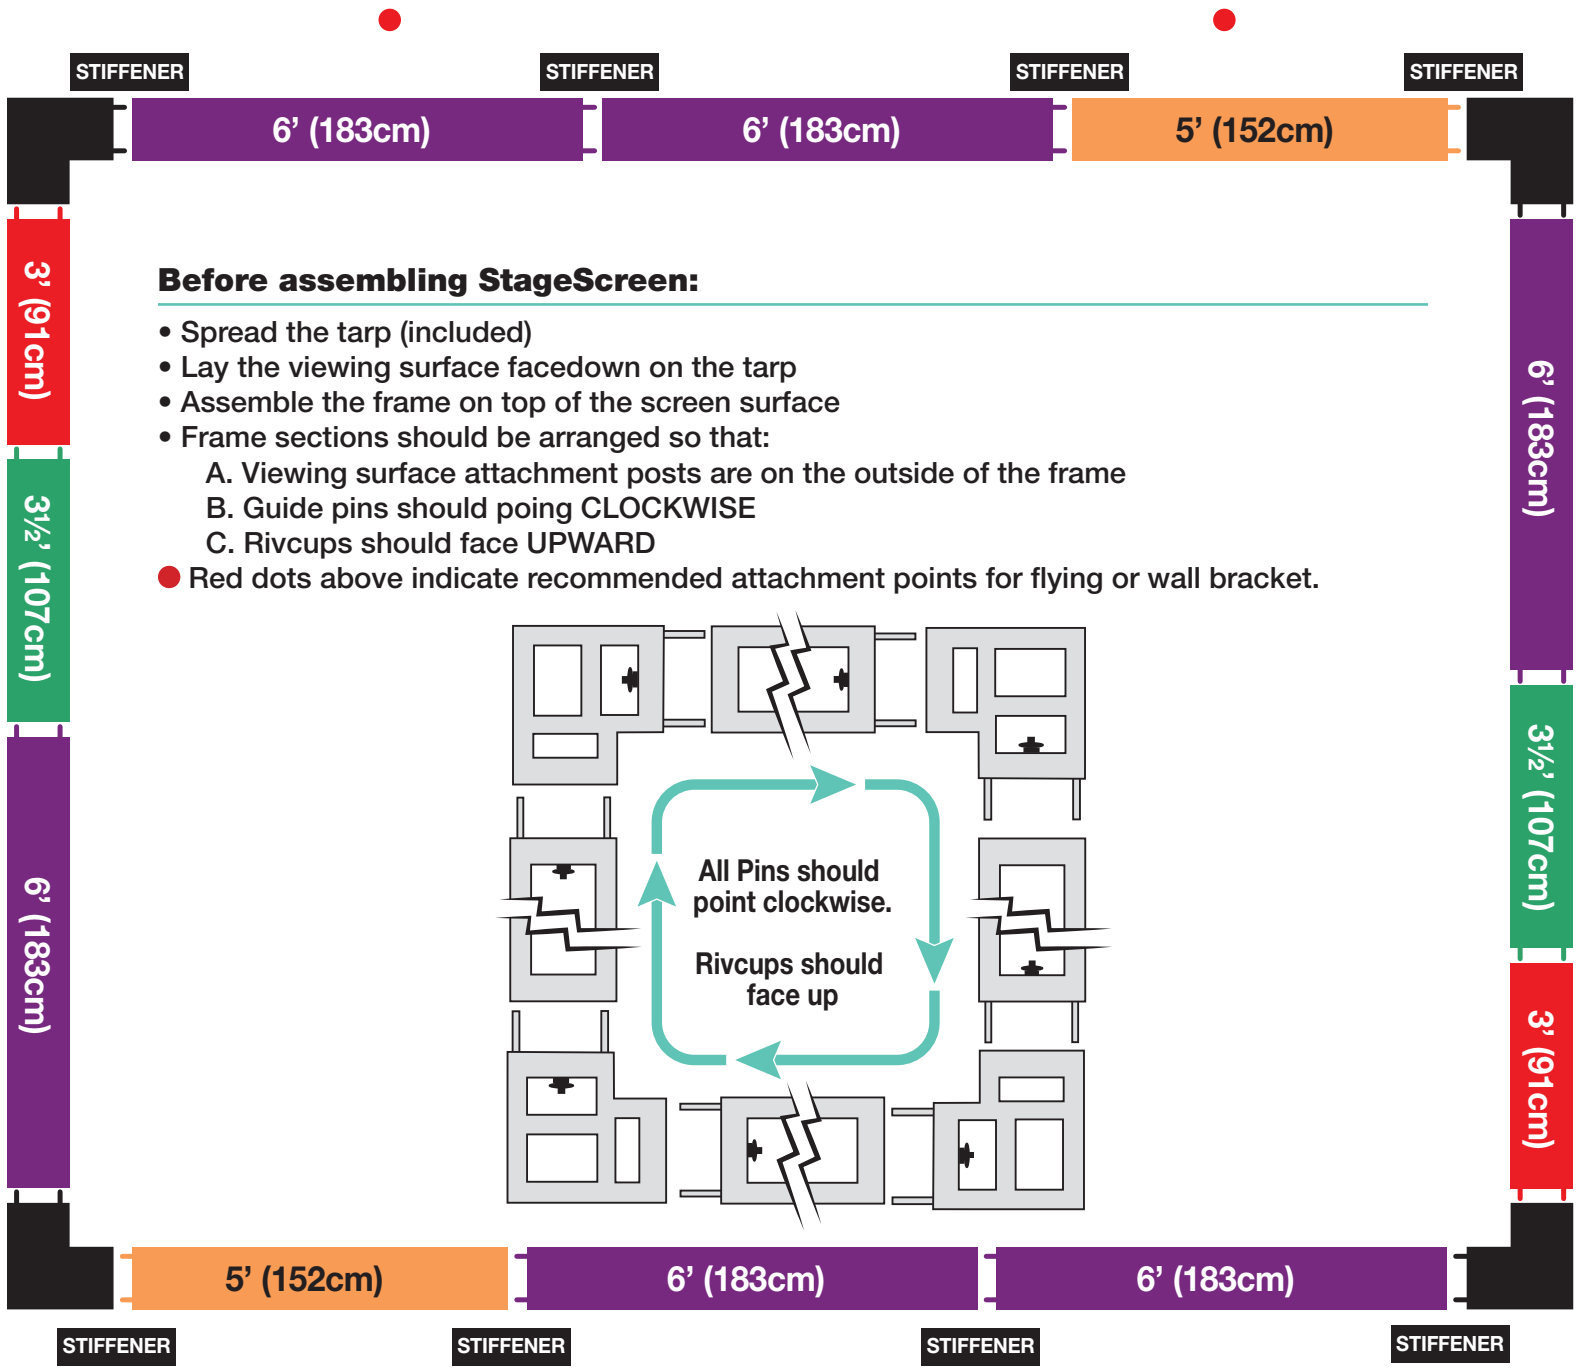

For use with these part numbers:

383280	383489
383313	383555

### Inventory

2' (61cm)	0
3' (91cm)	2
3½' (107cm)	2
4' (122cm)	0
5' (162cm)	2
6' (183cm)	6
Stiffener	8
	4

**Before assembling StageScreen:**

- Spread the tarp (included)
- Lay the viewing surface facedown on the tarp
- Assemble the frame on top of the screen surface
- Frame sections should be arranged so that:
  - A. Viewing surface attachment posts are on the outside of the frame
  - B. Guide pins should point CLOCKWISE
  - C. Rivcups should face UPWARD
- Red dots above indicate recommended attachment points for flying or wall bracket.

**Caution:**

Beware of Pinch Points