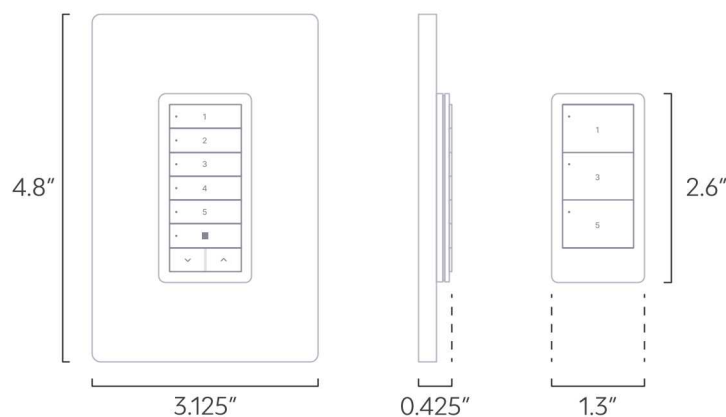

To learn more, scan here for the Sidekick User Manual

Dimensions

Total: 4.8" H x 3.125" W x 0.425" D

Custom Engraving

You can customize all text in both of your Sidekick button sets at our website:

www.bondhome.io