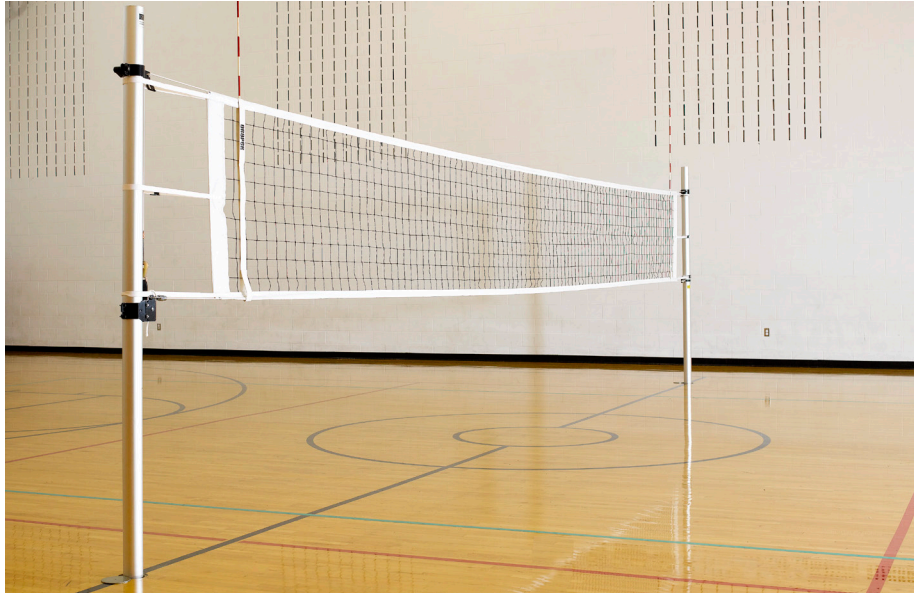

VOLLEYBALL Combination Volleyball System CVS

SYSTEMS ADJUST FOR VOLLEYBALL, BADMINTON, TENNIS, AND OTHER NET GAMES

Product: Combination Volleyball System, Post and adjustment detail.
Photography: Tony Federick, Muncie, IN

CVS – Two standards stay in place: lower net to 3'6" (1 m) for tennis or 5'1" (1.5 m) for badminton.

- Highly maneuverable, this fixed length, all-aluminum, floor-sleeve type system features infinite net height adjustment. The heavy-duty tensioning winch provides a self-locking, worm gear mechanism with a high tensile strength nylon strap and heavy-duty snap for safe connection to the net-top cable. Winch includes a folding handle for added security and player safety. Can be hung on a wall with hooks, stored on optional transporter, or tucked away in a closet.

FEATURES:

- Meets all NFHS, USA Volleyball, and NCAA requirements for competition equipment.
- Secure cast-in-place 3-1/2" (89 mm) ID floor sleeves with choice of flush cover plates.
- Infinite height adjustment to all competition heights for tennis, badminton, men's volleyball, or anywhere in between 8' to 3'6" (2.44 m to 1.07 m).
- Rope tensioner holds the bottom of the net taut.
- A protective bumper on each upright.
- Clear anodized aluminum finish.

OPTIONS:

- **Single CVS 500031** Includes one pair of uprights, net, and combination antennae/boundary markers. Power winch located on one post. Second upright equipped with adjustable cable anchor collar.
- **Double CVS 500032** Includes three uprights, two nets, two rope tensioners, and two pairs of combination antenna/boundary markers. Power winch located on outside of two posts. Center upright equipped with double top pulleys and adjustable anchor collar to attach two nets.
- Optional upright protective pads available. Dark blue standard; other colors available.