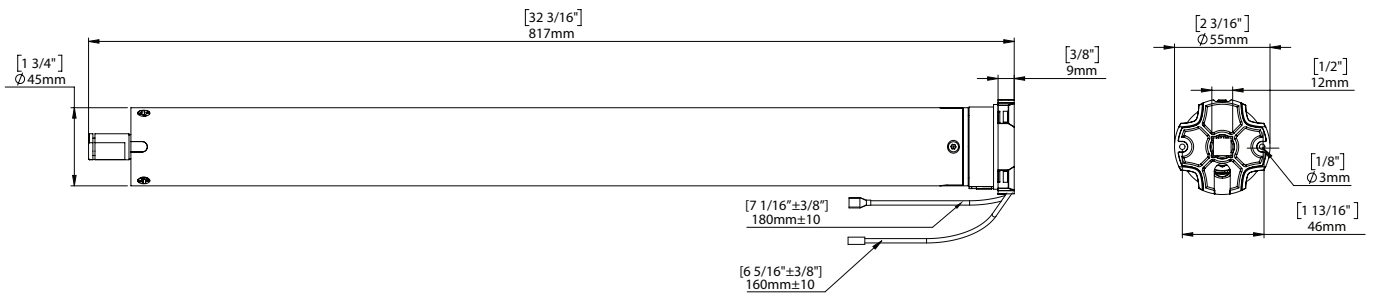

DIMENSIONS

COMPATIBLE PARTS

Tubes

Crown & Drives

Adaptors

2.0"	MTCRDR-45-2SW
2.5"	MTCRDR-45-2.5
3.25"	MTCRDR-45-3.25
S60 Tube	RB56-0336-050502
S80 Tube	B56-0138-050508

- MTDRA-LT50
- MTAD-45-SL

COMPATIBLE SYSTEMS