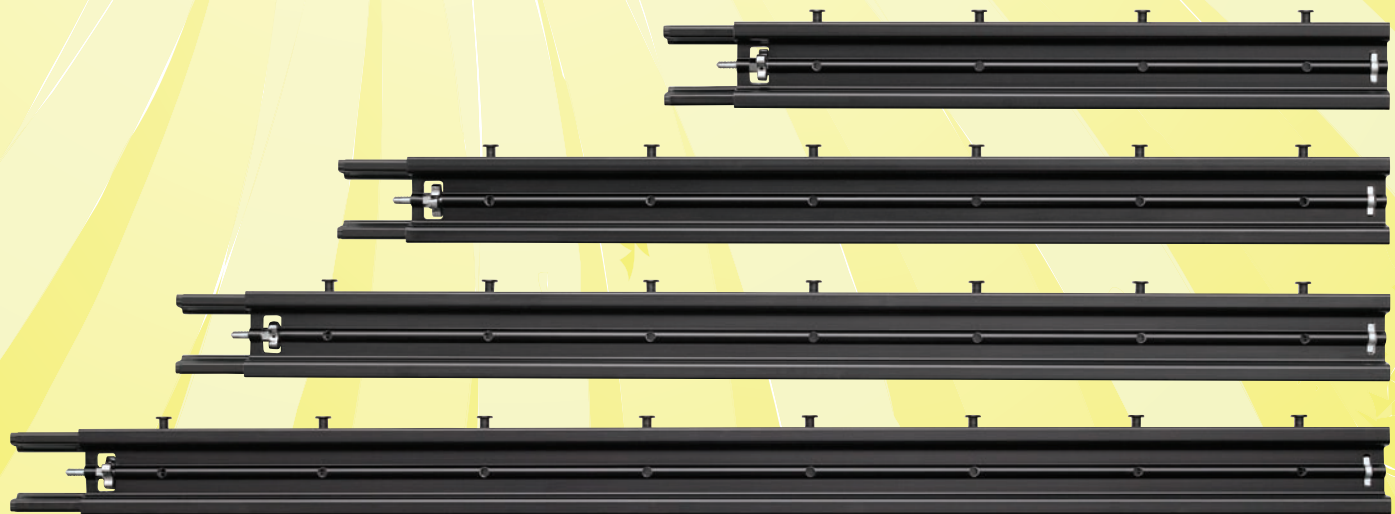

FocalPoint Frame Segments