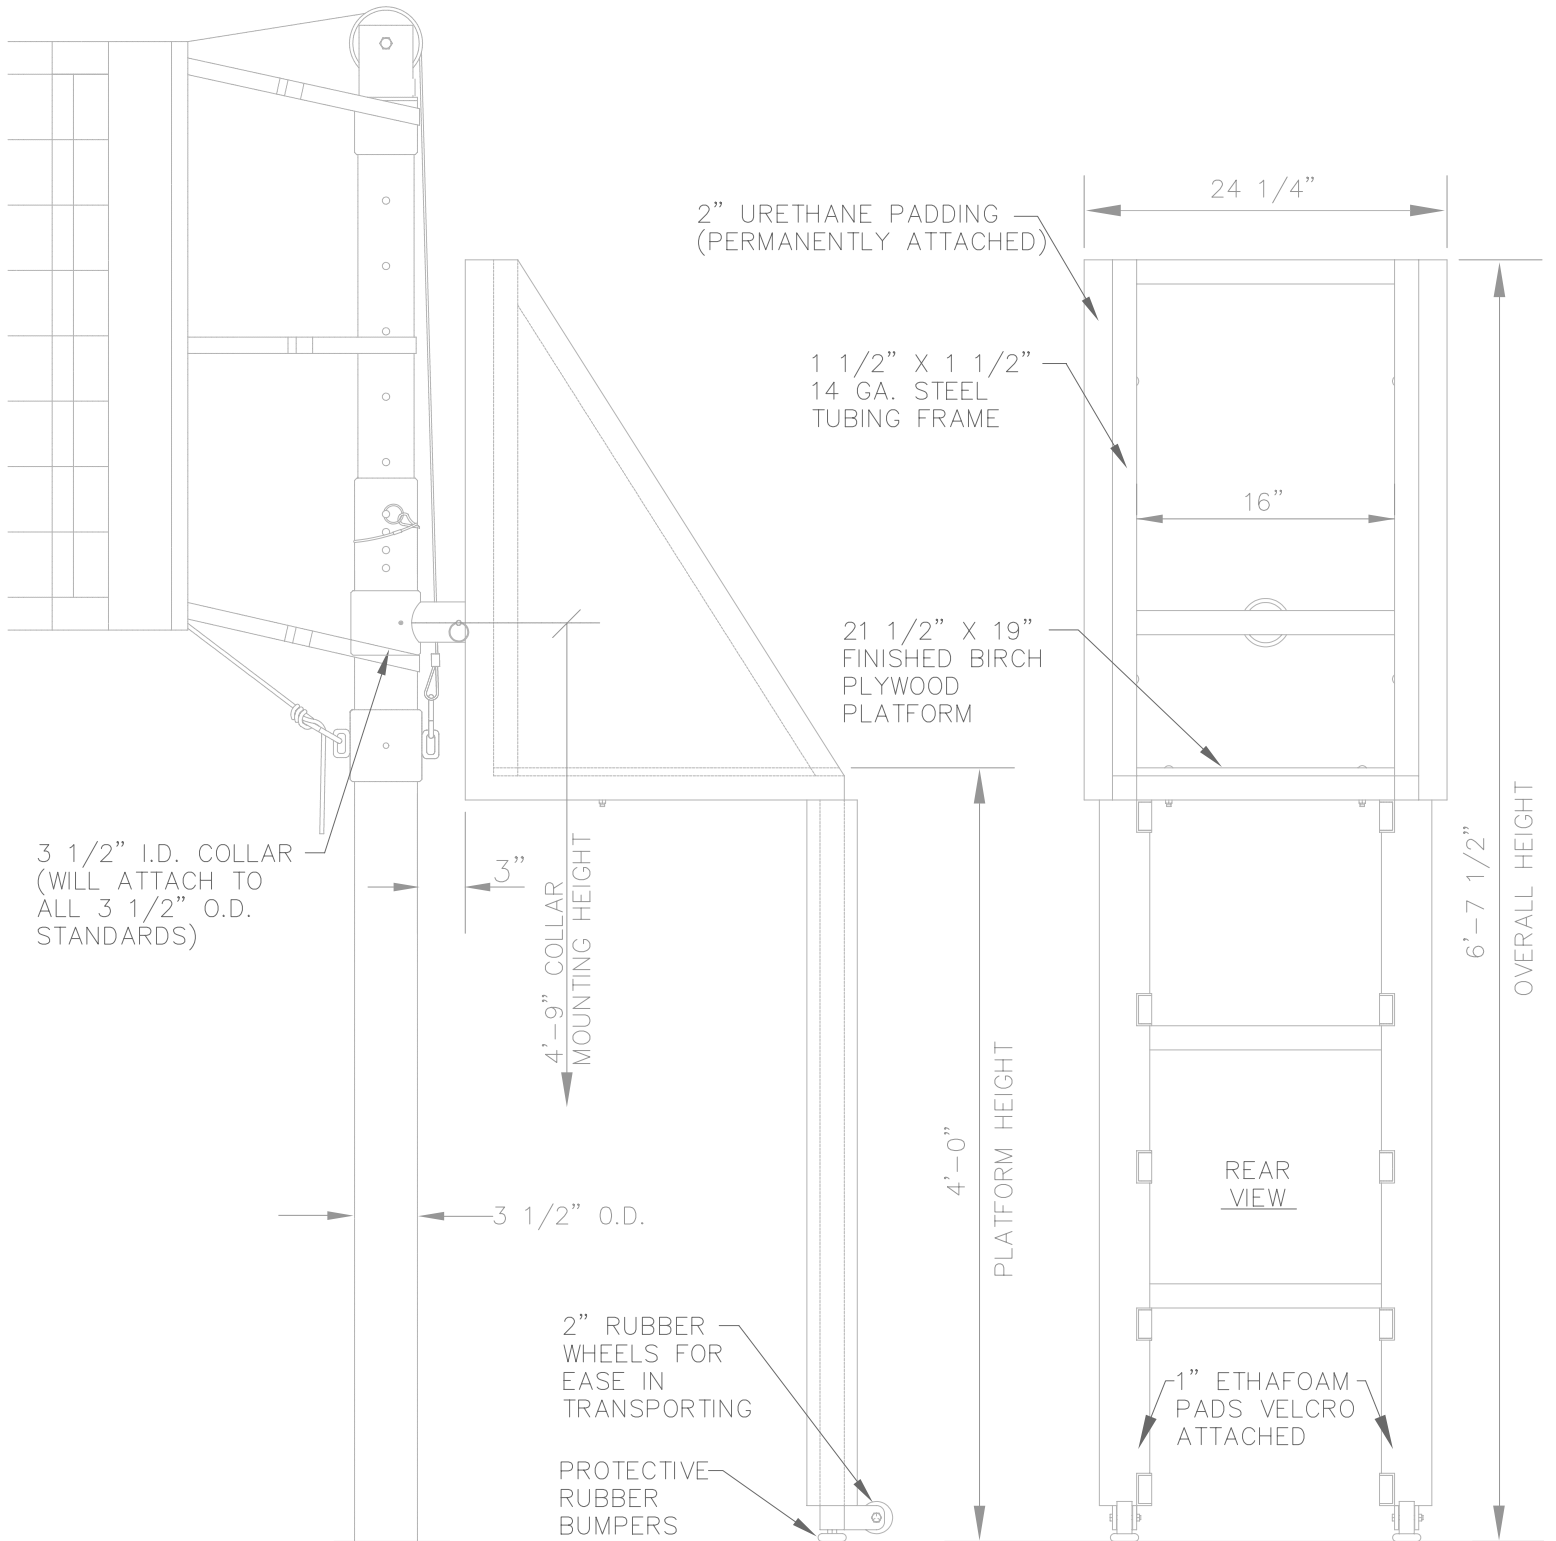

DRAPER 5013XX JUDGES STAND WITH PROTECTIVE PADS

STANDARD COLOR: BLUE

NOTE: JUDGES STAND SHOULD BE INSTALLED ON VOLLEYBALL STANDARD OPPOSITE THE OFFICIALS TABLE.