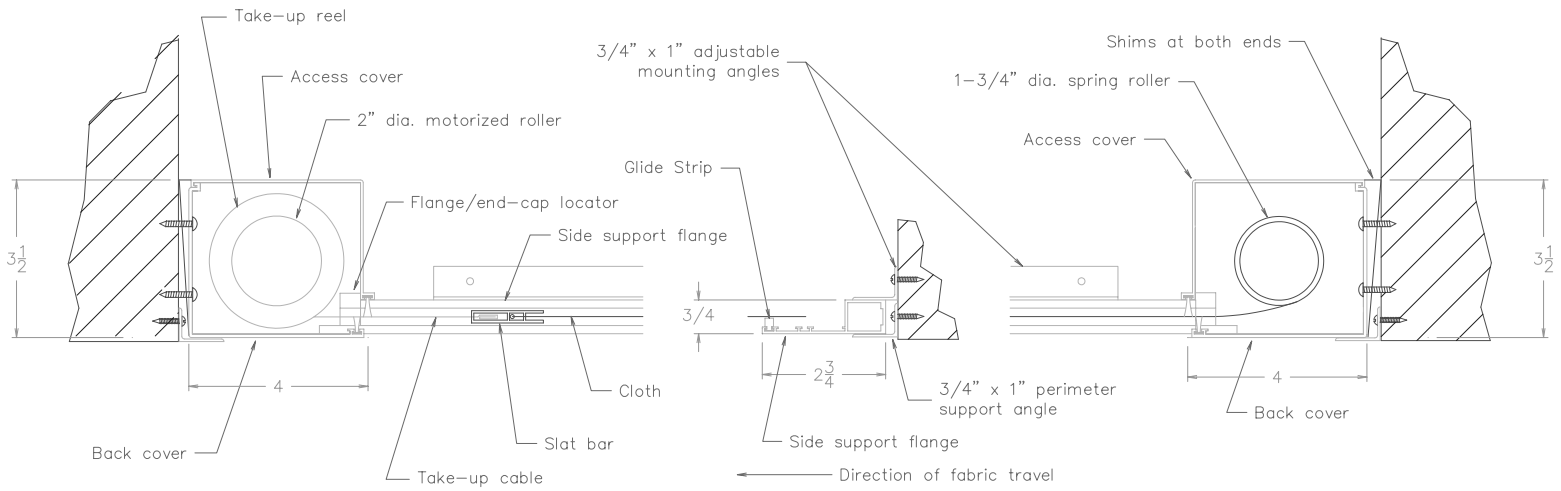

DRAPER SKYLIGHT FLEXSHADE
 Typical Outside Installation – Boxes Down

DRAPER SKYLIGHT FLEXSHADE
 Typical Inside Installation – Boxes Up