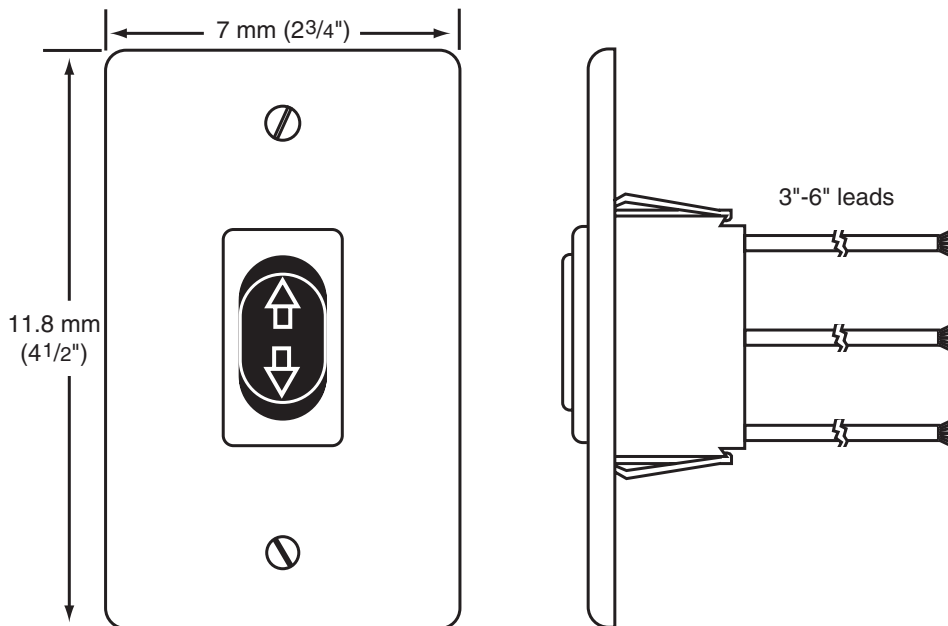

Technical Data Sheet

SS-1R—Single Station Control By Draper

- USES:** The SS-1R is the standard control for all domestic motorized screens.
- COMPATIBILITY:** KS-1 Power Supply Key Switch.
The SS-1R is intended as the sole control station, and cannot be used as a multiple station control. It can, however, be used with the KS-1 power supply key switch. It is not intended for use with any other control.
- CONTACTS:** Single-Pole, Double-Throw, Center Off (On-Off-On). Maintained action.
- RATING:** 16 Amps, 277 Volts, UL recognized, CSA recognized.
- DESCRIPTION:** Switch is a black rocker switch.
Cover plate is aluminum, finished silver satin. Also available in stainless steel by request, or furnished automatically when ordered with a KS-1.
Three 6" wire leads: black, red and blue (common, down and up).
2³/₄" x 4¹/₂" cover plate fits a single-gang box.
- ILLUSTRATION:**