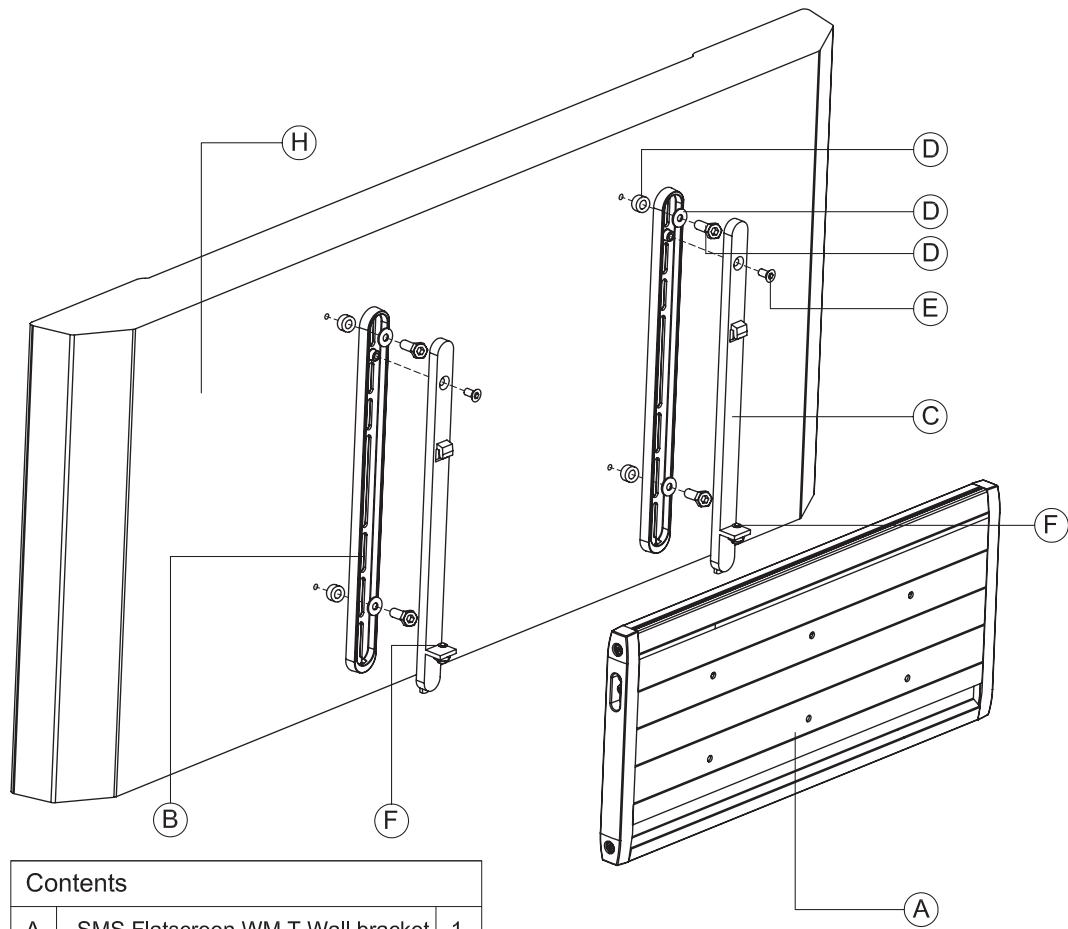

# SMS FLATSCREEN WMT

Contents

A.	SMS Flatscreen WM T Wall bracket	1
B.	Vertical plate	2
C.	Vertical plate cover including hook	2
D.	Screws+Dist.washers Kit	1
E.	Screws M6x10	2
F.	Spring Screw	2
G.	Allen Key	4

H.	Screen ( Not included )
I.	Wall Screws+Washers ( Not included )
J.	Carpenters Level ( Not included )
K.	Screw Driver ( Not included )

Holes Pattern for SMS Flatscreen WM T