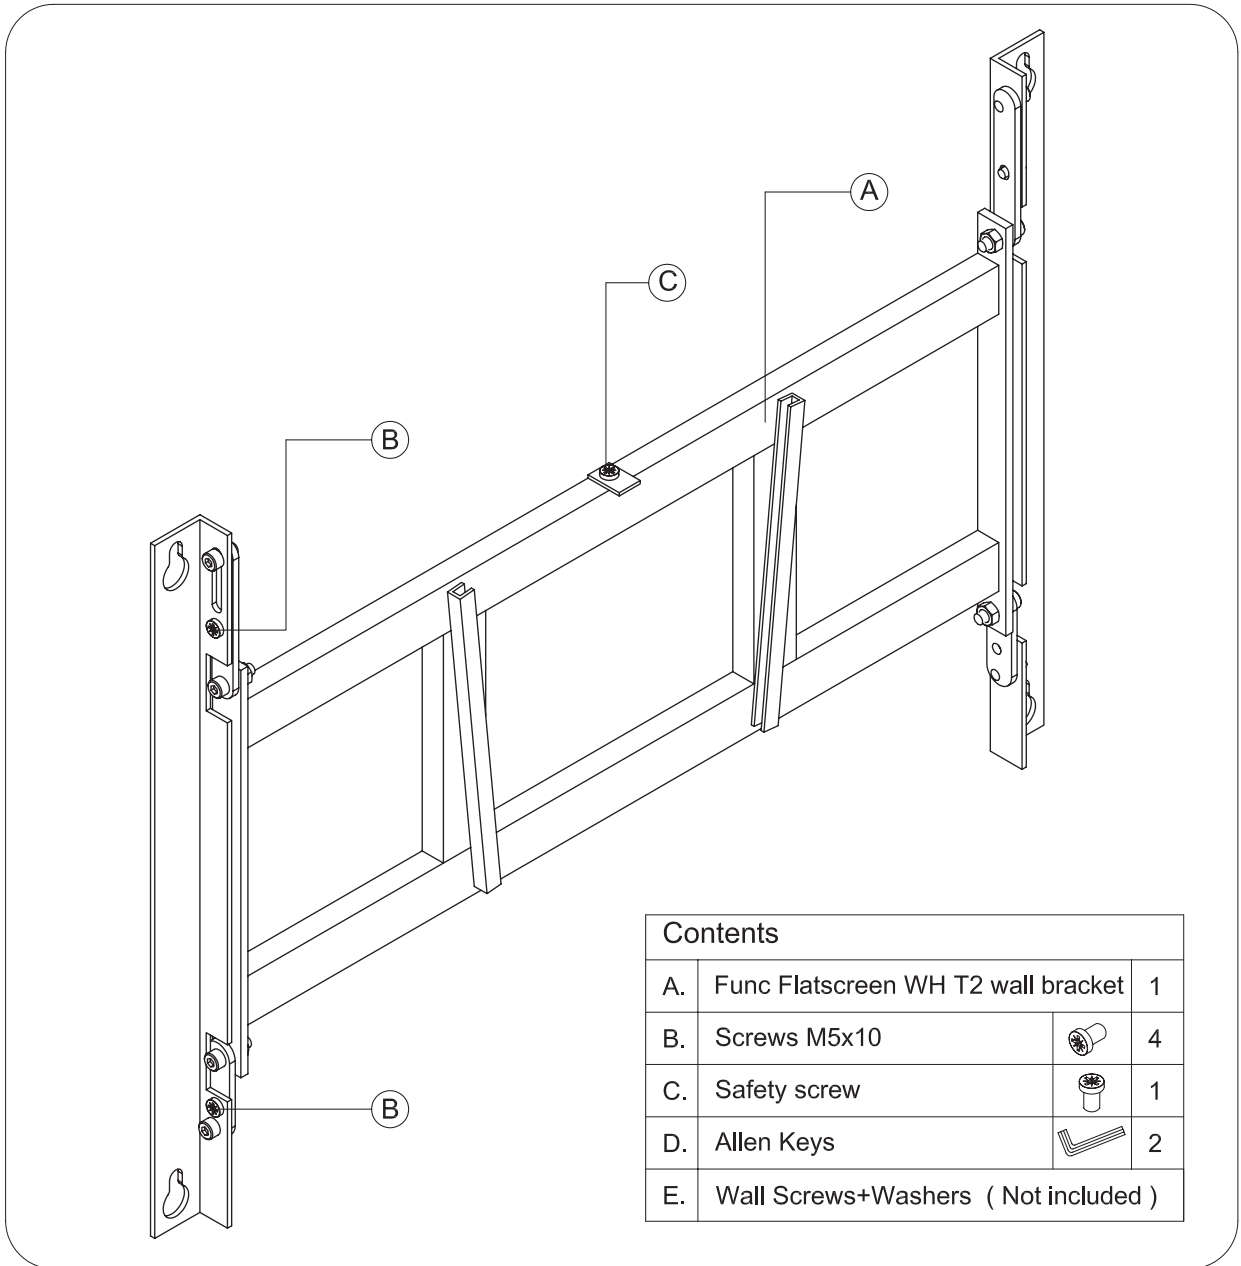

FUNC FLATSCREEN WH T2

FUNCTM
BY SMS

Contents			
A.	Func Flatscreen WH T2 wall bracket		1
B.	Screws M5x10		4
C.	Safety screw		1
D.	Allen Keys		2
E.	Wall Screws+Washers (Not included)		