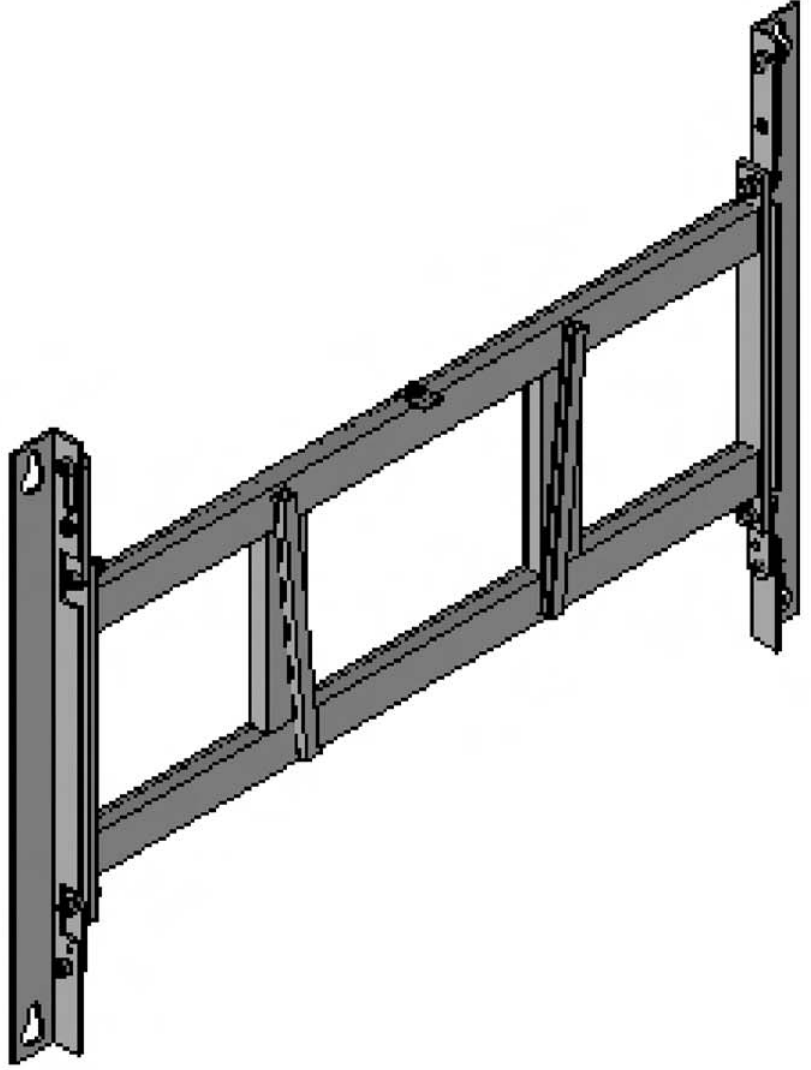

FUNC FLATSCREEN WH T2

FUNCTM
BY SMS

Contents			
A.	Func Flatscreen WH T2 wall bracket		1
B.	Screws M5x10		4
C.	Safety screw		1
D.	Allen Keys		2
E.	Wall Screws+Washers (Not included)		