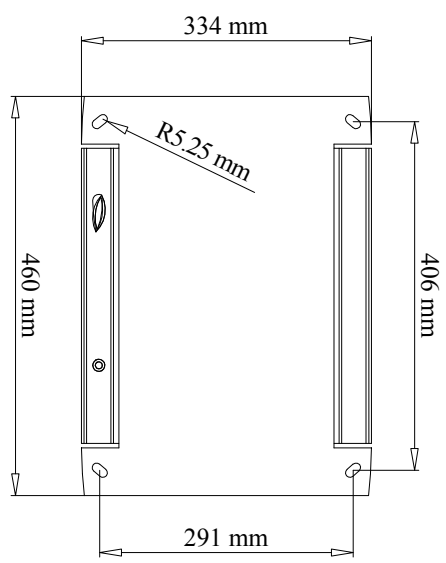

SMS Flatscreen WH 3D US Dimensions

Wall Plate