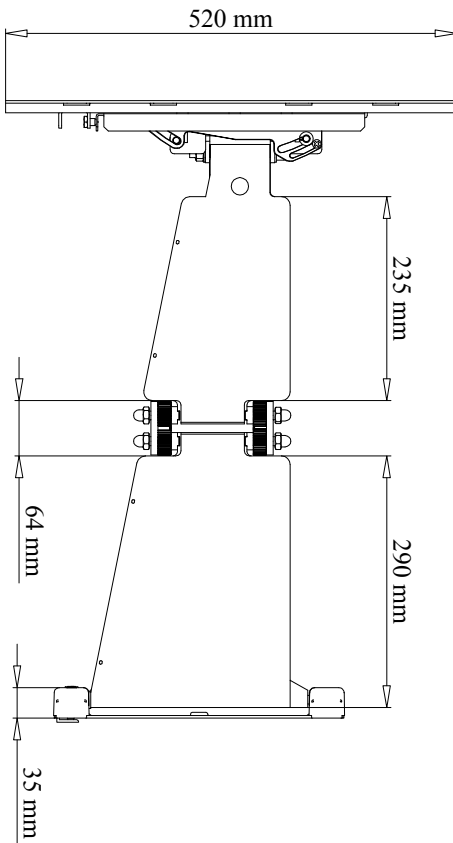

SMS Flatscreen WH 3D US Dimensions

Wall Plate