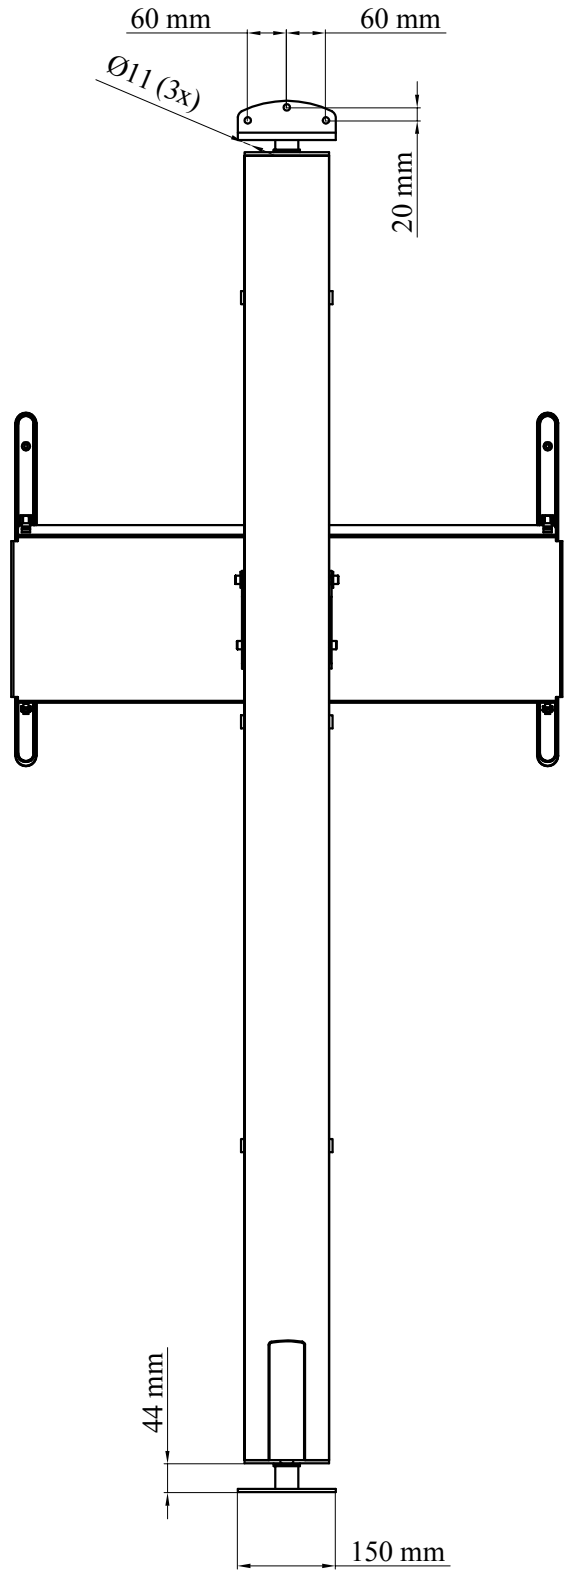

SMS Flatscreen WFH ST2000

Floor hole pattern