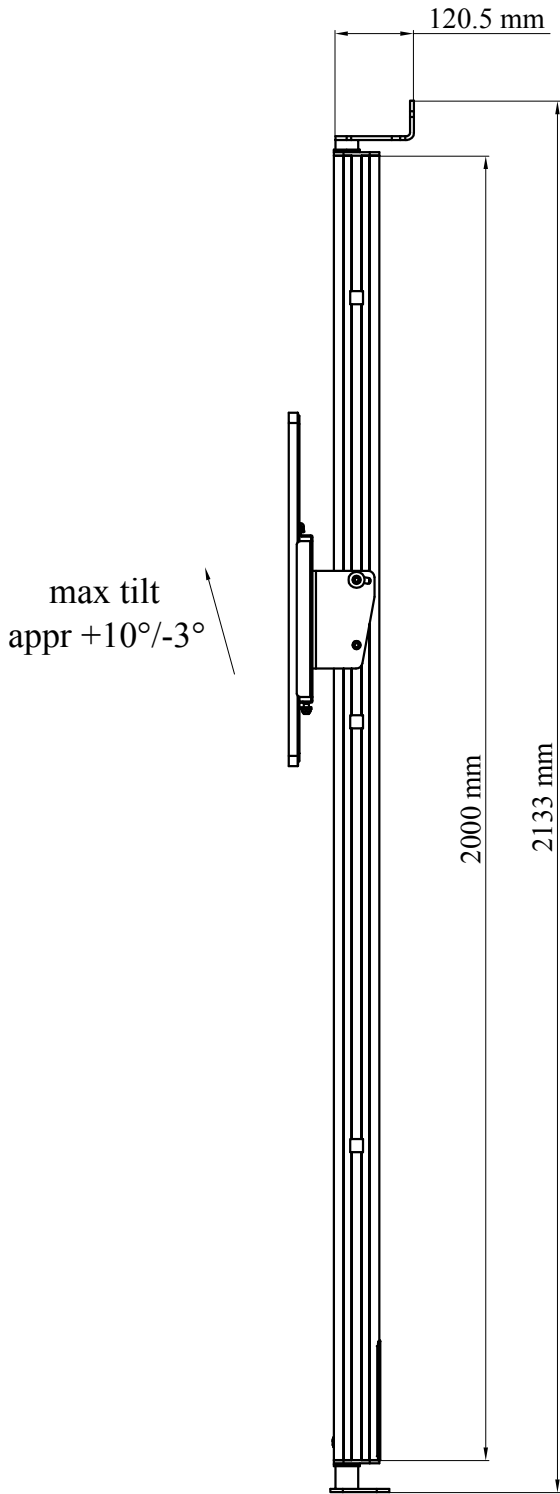

SMS Flatscreen WFH ST2000

Floor hole pattern