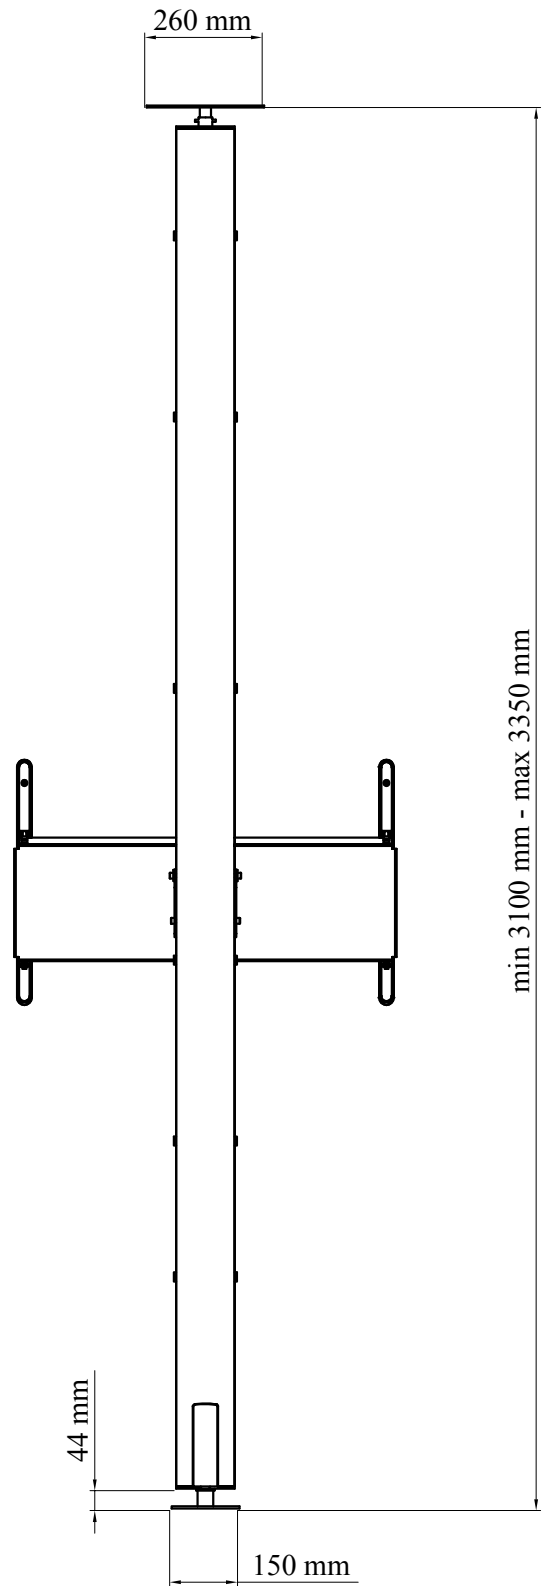

SMS Flatscreen CFH ST3000

Floor hole pattern

Ceiling hole pattern