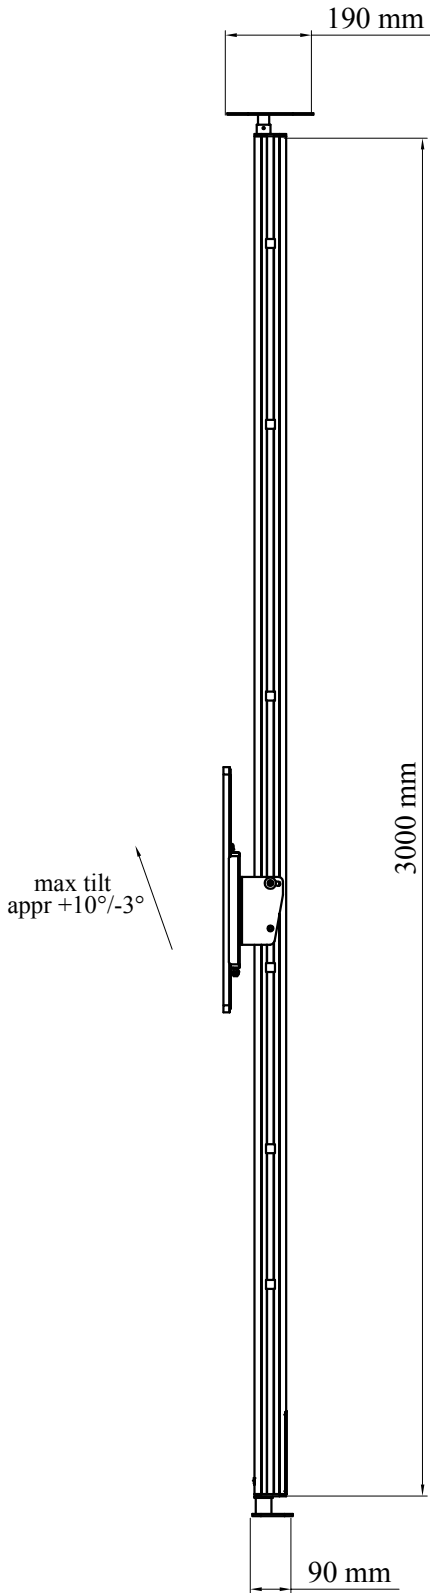

SMS Flatscreen CFH ST3000

Floor hole pattern

Ceiling hole pattern