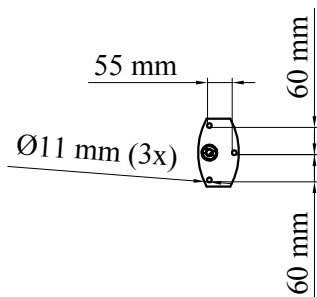

SMS Flatscreen CFH ST3000

Floor hole pattern

Ceiling hole pattern