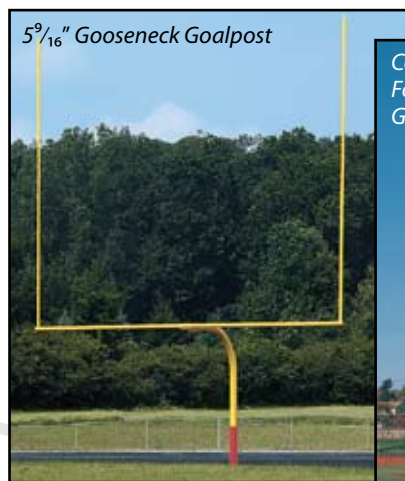

Football Goalposts

8' Extension Aluminum Gooseneck Goalpost

8' extension goalposts are the perfect goalpost for multi-purpose fields and top level facilities. All aluminum construction with tough yellow powder coat finish provides a professional look and extension allows for the use with most portable soccer goals. Goalpost has a 6⁵/₈" gooseneck post and cross bar and 4"OD, 20' uprights that extend to a height of 30' above the playing surface. Can be permanently installed or used with 505099 adjustable ground sleeves for semi-permanent installations.

505129 - Collegiate 6⁵/₈" Safety Yellow Goalpost – 18' 6" Between 20' uprights

505127 - High School 6⁵/₈" Safety Yellow Goalpost – 23' 4" Between 20' uprights.

5⁹/₁₆" Steel Gooseneck Goalpost

Draper's 5⁹/₁₆" OD Gooseneck goalposts feature 72" extension and are available in official sizes for high school or collegiate play. Goalposts are fully adjustable in two directions to insure accurate installation. These goalposts have a 5⁹/₁₆" Schedule 40 steel post, 4¹/₂" steel cross bar and 2³/₈" x 20' long aluminum uprights that extend to 30' above the playing surface. Goalposts feature powder coat finish in your choice of white or safety yellow. Goalposts are available for permanent (direct bury) installations, semi-permanent installation utilizing 505101 adjustable ground sleeves or with adjustable leveling plate installation.

505116 H-Style Goalposts

The most affordable Draper goalpost option features 3 1/2" OD galvanized uprights and 2 3/8" OD galvanized crossbars with white powder coat finish. Posts bury directly into ground approximately 3'. Official 23' 4" wide with 10' high uprights. Cross bar can be cut to 18' 6" for collegiate installations. Goalposts are sold in pairs.