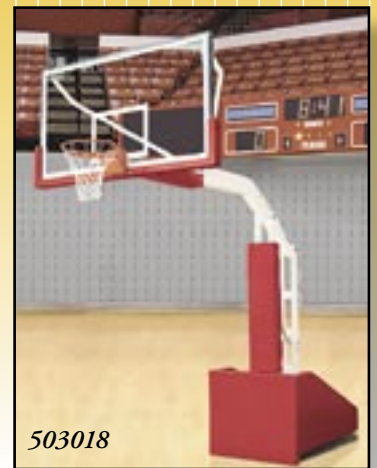

Competition Portable System

Feature competition styling, an official-sized glass backboard and breakaway goal. Low-maintenance extension spring technology design makes one-person setup and height adjustment easy and fast. Model 503018 (at right) has 66" of safe play area, and model 503019 has 96". Each has a full size 42" x 72", 1/2" tempered glass backboard and breakaway goal. Model 503019 features a rear anchor kit and added structural members, ballast and horizontal beam padding to allow high school or college competition play. Pads available in a wide variety of colors.

- Backboard has a lifetime limited warranty.
- Goal height is adjustable from 5' to 10' in 6" increments.
- Base and front are fully padded on all sides with 2" thick padding.
- Rolls easily on 8" diameter, 2" wide running gear.
- Front stabilizers lock in place for maximum play stability.
- Molded bolt-on edge padding color matches base.
- Front floor positioning pins included.

503018

Model 503018 has 66" of safe play area.

Recreational Portable System NEW

The same quality features and attention to details found in DRAPER's larger portables goes into this smaller spring-assisted portable designed to fit even the smallest facilities. Built for aggressive play at recreation centers, practice courts, multipurpose sports centers, churches or anywhere a durable, easy to setup basketball court is required. Model 503016 is easily maneuverable on its floor friendly 8" diameter, 2" wide urethane casters and adjustable padded front leveling feet.

- Easy one person set up and height adjustment from 8' to 10'.
- Model 503016 has a 54" extension at the 10' goal height and features a 42" x 54" glass backboard and built in ballast to prevent tipping.
- Optional floor anchor kit available.
- Base front and side padded with 2" thick vinyl wrapped polyurethane foam available in 12 colors.