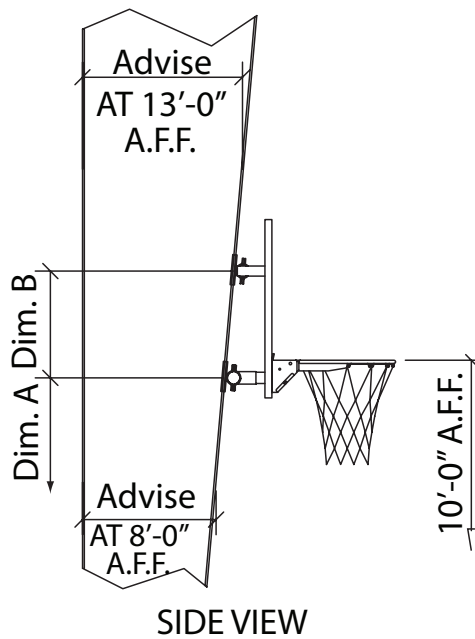

EZ-Fold[®] CM

Basketball Backstop—
Column-Mounted, Stationary

by DRAPER

Style of Bank	Without Height Adjuster		With Height Adjuster	
	Dimension A	Dimension B	Dimension A	Dimension B
Fan Aluminum	9'8½"	1'9¼"	9'9"	1'5"
Fan Fiberglass	9'8½"	2'1¼"	9'9½"	1'5"
Fan Glass	9'8½"	2'1"	9'9¼"	1'5"