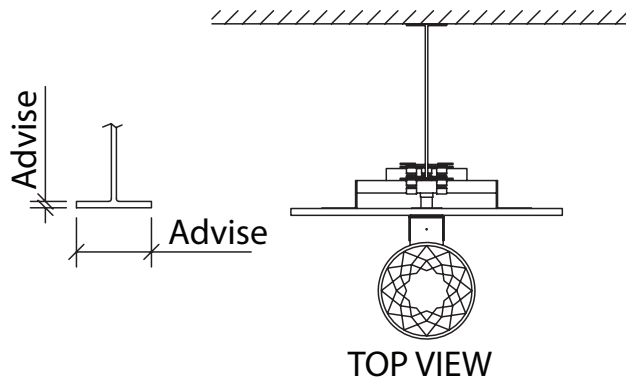

EZ-Fold[®] CM

Basketball Backstop—
Column-Mounted, Stationary

by DRAPER

Style of Bank	Without Height Adjuster		With Height Adjuster	
	Dimension A	Dimension B	Dimension A	Dimension B
Fan Aluminum	9'8½"	1'9¼"	9'9"	1'5"
Fan Fiberglass	9'8½"	2'1¼"	9'9½"	1'5"
Fan Glass	9'8½"	2'1"	9'9¼"	1'5"