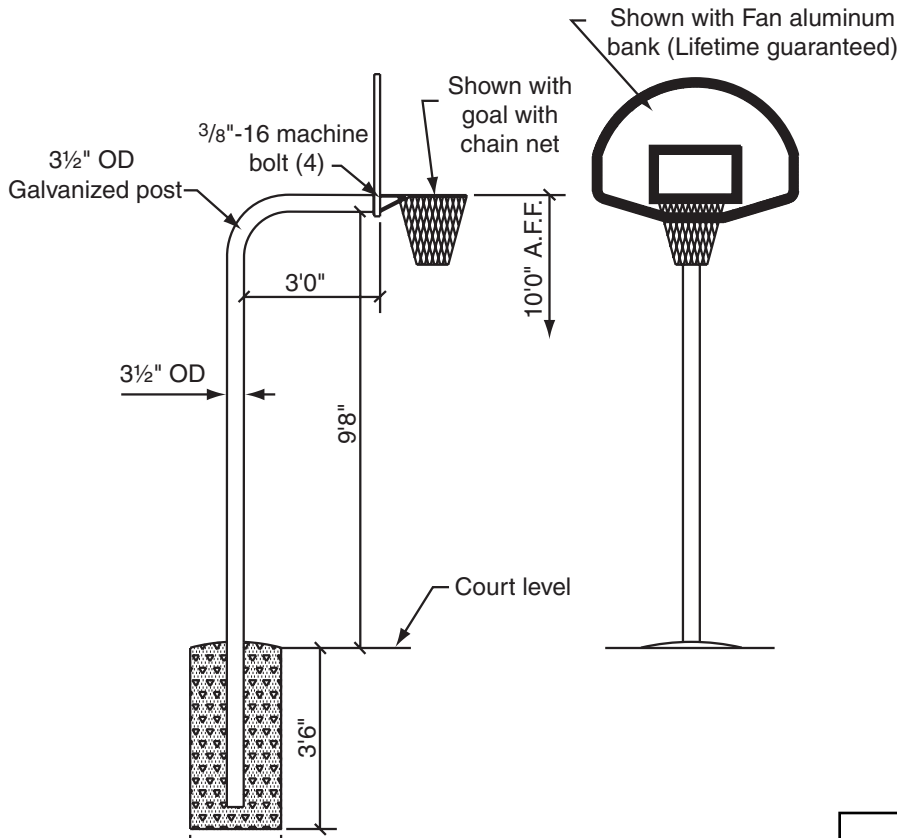

EZ Fold® 5061XY

Outdoor Backstop—3½"
Gooseneck Post with 3' Extension by

DRAPER

Specifications-EZ Fold 5061XY
Outdoor Backstop
3½" Gooseneck Post with 3' Extension

Product Description

Basketball Backstop shall be the 5061XY Outdoor Backstop by Draper, Inc. Spiceland, IN.

5061XY Backstop shall have a 3½" OD heavy-wall galvanized post with an approximate 18" radius to extend the face of the backboard 3'0" from the front edge of the post. The backboard and goal bolt directly to the post forming a solid unit that transfers loads to the heavy-duty steel post to eliminate strain on the backboard.

XY indicates the backboard and goal. Backstop available with a variety of backboards and goals per chart below.

Please Mark Appropriate Selections

Select Backboard (X)

- 503148 Fan Fiberglass Backboard
- 503143 Fan Aluminum Backboard—Border and Target
- 503042 Fan Aluminum—Natural Finish