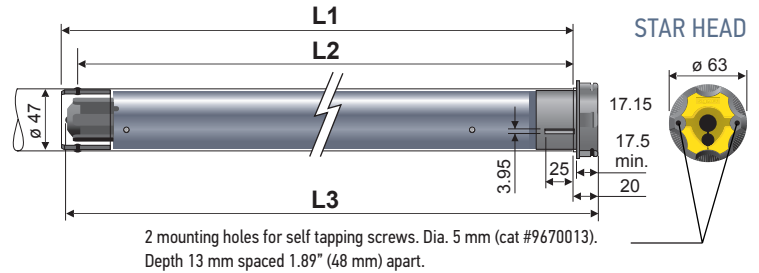

LT50 Altus® RTS

Star Head and Round Head Motors

506S2	1032500	535A2	1037509
510S2	1037501	540R2	1037510
525A2	1043287	550R2	1037511
530R2	1037507		

Radio Technology Somfy (RTS) allows for wireless radio control of motorized window coverings via the RTS family of controls.

Technical Features

Voltage Supply	120V AC, 60Hz
Index Protection Rating	IP 44
Limit Switch Type	Electronic RTS
Limit Switch Capacity	250 Turns
Temperature Working Range	14°F to 104°F (-10°C to 40°C)
Insulation Class	Class 1 for 120V AC
Wiring	Integrated into power cord. Must be at least 12 inches and must not come in contact with metal.

Dimensions

Dimensions	506	510	525	530	535	540	550
L1	23.82 in. (605 mm)	25.79 in. (655 mm)	25.79 in. (655 mm)	25.79 in. (655 mm)	26.57 in. (605 mm)	26.57 in. (605 mm)	26.57 in. (605 mm)
L2	23.23 in. (590 mm)	25.20 in. (640 mm)	25.20 in. (640 mm)	25.20 in. (640 mm)	25.98 in. (660 mm)	25.98 in. (660 mm)	25.98 in. (660 mm)
L3	SH 24.13 in. (613 mm) RH 24.02 in. (610 mm)	SH 26.10 in. (663 mm) RH 25.98 in. (660 mm)	26.10 in. (663 mm)	26.10 in. (663 mm)	26.89 in. (683 mm)	26.89 in. (683 mm)	26.89 in. (683 mm)
Cable Length	6.5 ft. (2 m)	6.5 ft. (2 m)	12.3 ft. (3.75 m)	6.5 ft. (2 m)	12.3 ft. (3.75 m)	6.5 ft. (2 m)	6.5 ft. (2 m)

Optional cables with NEMA plugs available in 3 ft, 6 ft, 10 ft, 12 ft, 18 ft, 24 ft.

Specifications

	506	510	525	530	535	540	550
Torque	6 Nm	10 Nm	25 Nm	30 Nm	35 Nm	40 Nm	50 Nm
Nominal Voltage	120V/60Hz						
Rated Current	1.1A	1.3A	1.6A	1.5A	2.1A	1.8A	2.1A
Speed	38 rpm	38 rpm	20 rpm	14 rpm	20 rpm	14 rpm	14 rpm
Thermal Protection	5 minutes						
Radio Frequency	433.42 MHz						