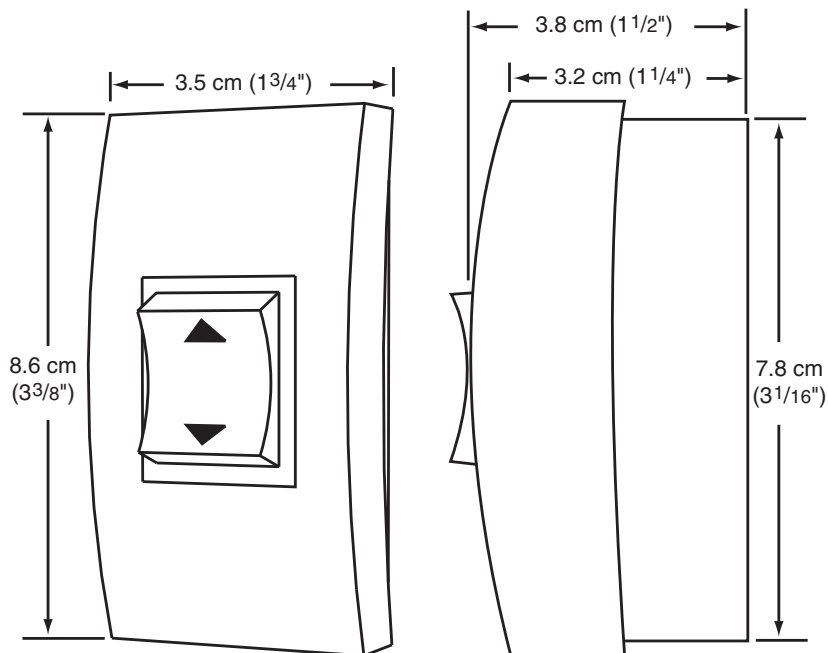

Technical Data Sheet

SS-1R (CE)—Single Station Control (Euro switch) for CE Products By Draper

USES:	The SS-1R (CE) is the standard control for all export CE motorized screens.
COMPATIBILITY:	KS-1 Power Supply Key Switch. The SS-1R (CE) is intended as the sole control station, and cannot be used as a multiple station control. It can, however, be used with the KS-1 power supply key switch. It is not intended for use with any other control.
CONTACTS:	Double-Pole, Double-Throw, Center Off (On-Off-On). Maintained action.
RATING:	10 Amps, 250 VAC, UL, CSA, TUV recognized.
DESCRIPTION:	Switch is a surface mounted plastic wall switch with an ivory finish. Screw terminal connections.
PART NUMBER:	121077
ILLUSTRATION:	