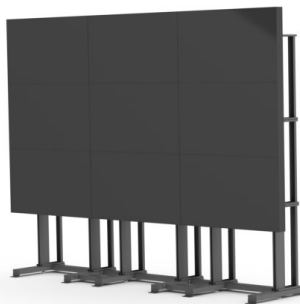

## Creating a video wall without a wall?

SMS Icon Ace Freestand gives you a stable and reliable video wall – where there is no wall! Thanks to the extensive factory pre-assembly it is easy to install.

The design is modular and the product has fine adjustment possibilities in depth for each display – in all four corners.

Choose article number after display size, 46" or 55", and after how many displays you need for your freestanding video wall: from 2x2 displays, up to as many as 4x4 displays. Of course it is also possible to mount several Icon Ace Freestands side by side to create an extra long video wall!

The displays are mounted in landscape mode. They can be secured with screws (included) or locked with padlocks (not included), to increase personal security and safety from theft.

Cover plates are available as an accessory (ordered separately).