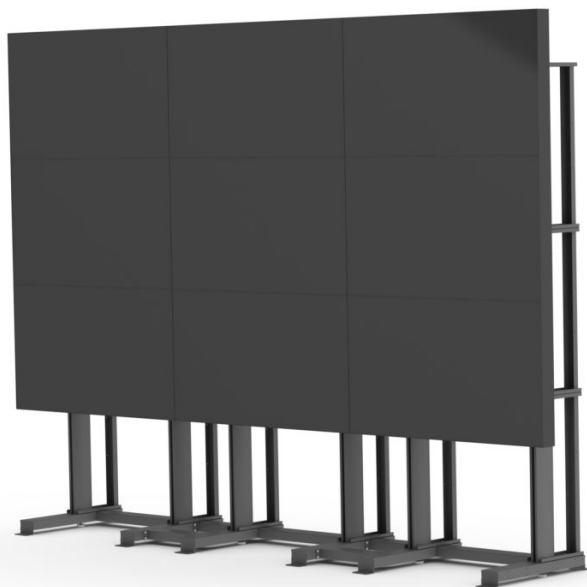

SMS ICON ACE FREESTAND

Creating a video wall without a wall?

SMS Icon Ace Freestand gives you a stable and reliable video wall – where there is no wall! Thanks to the extensive factory pre-assembly it is easy to install.

The design is modular and the product has fine adjustment possibilities in depth for each display – in all four corners.

Choose article number after display size, 46" or 55", and after how many displays you need for your freestanding video wall: from 2x2 displays, up to as many as 4x4 displays. Of course it is also possible to mount several Icon Ace Freestands side by side to create an extra long video wall!

The displays are mounted in landscape mode. They can be secured with screws (included) or locked with padlocks (not included), to increase personal security and safety from theft.

Cover plates are available as an accessory (ordered separately).

Icon Floor/Mobile Ace 3x3 Frame

3 x C140001-2A3

Icon Floor Ace 3x3..4x4 Cross Bar

1 x C140001-2A4

Icon Floor Ace 3x3 Vertical Bars

3 x C140001-2A5

▲ INFO

PLACEMENT	Floor
ROTATION	Landscape
LOCKABLE SPEC	Screws (incl.) or padlock (not incl.)
MULTI DISPLAY	Yes
VESA HORIZONTAL	200 - 800
VESA VERTICAL	200 - 400
MAX WEIGHT [KG]	50
SCREEN SIZE	46
WARRANTY [YEARS]	5