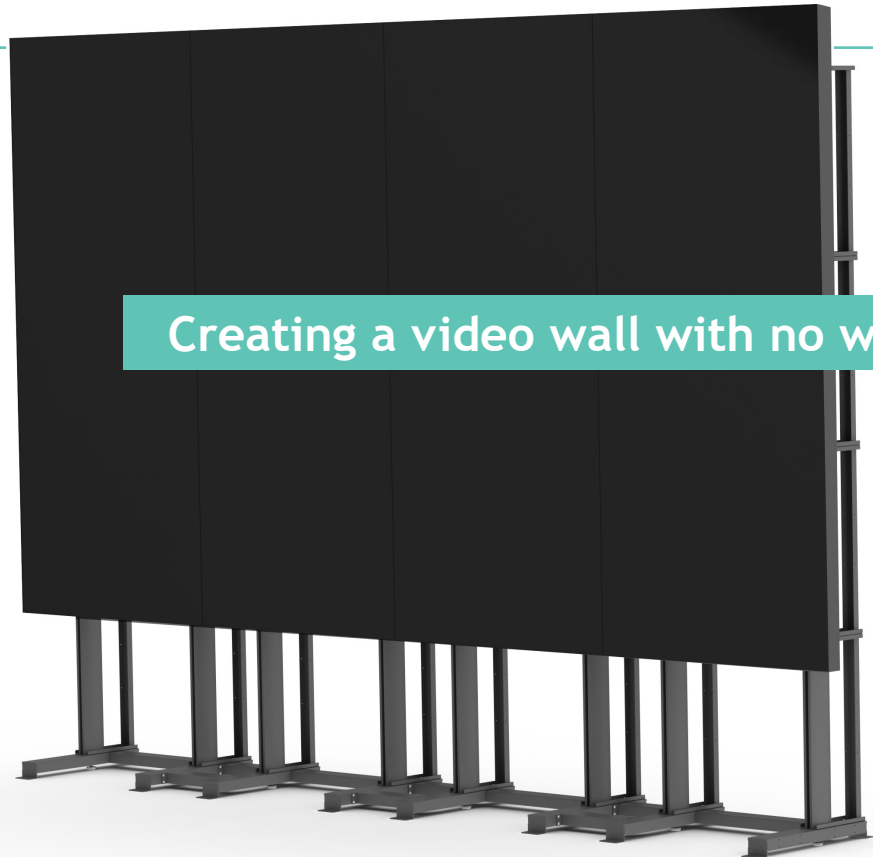

# Icon Ace Freestand

Creating a video wall with no wall?

Draper® and SMS™ Smart Media Solutions offer a range of Video Wall Mounts that make it easy to create a stunning video wall.

But what if you don't have an existing wall on which to build it?

**The Icon Ace Freestand** is a stable and reliable freestanding modular video wall that requires no separate supporting wall structure.

### The Icon Ace Freestand

- **Modular:** Mount multiple Icon Ace Freestands side-by-side to create extra-wide video walls.
- **Stylish:** Perfect for events, retail, and corporate.
- **Easy to assemble:** Minimal components.
- **Precise alignment:** Fine X/Y/Z axis control.
- **Adjustable** height and width.
- **Edge-to-edge** mounting.
- **Secure & safe:** increase safety and reduce theft risk with included screws or padlocks (not included).
- **Configurable** in arrays of 2x2, 3x3, or 4x4 displays.
- **Cladding** available separately.