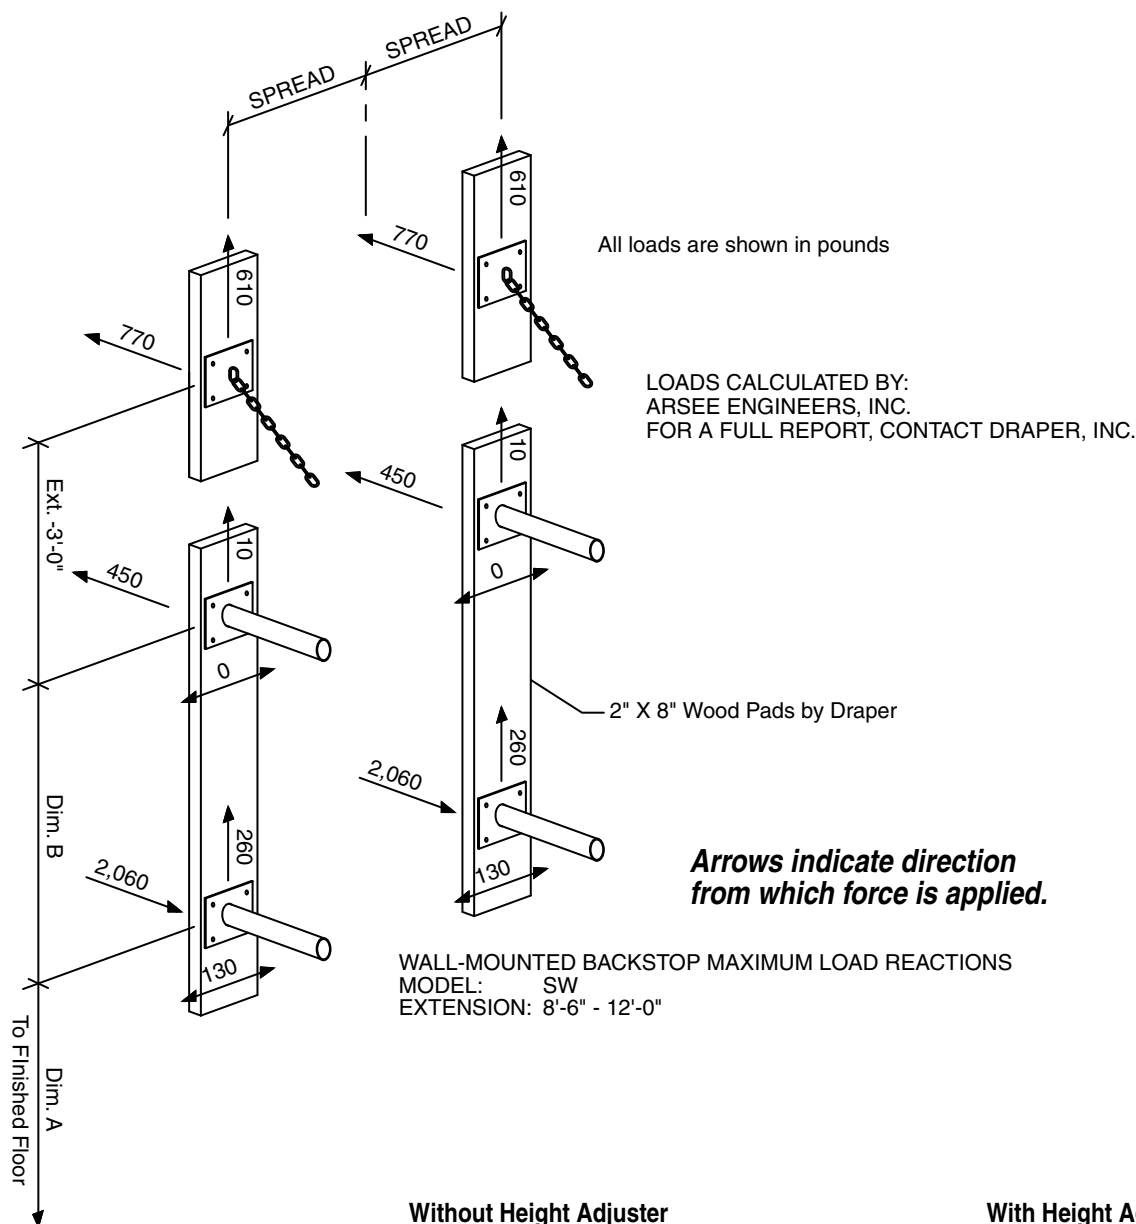

EZ Fold® SW-12

Basketball Backstop—Wall-Mounted,
Stationary Backstop

by DRAPER

Style of Bank	Without Height Adjuster			With Height Adjuster		
	Dimension A	Dimension B	Spread	Dimension A	Dimension B	Spread
Fan Aluminum	9'-9 ³ / ₄ "	1'-8"	1'-5 ¹ / ₂ "	9'-11 ¹ / ₂ "	3'-0"	1'-5 ¹ / ₂ "
Fan Fiberglass	10'-1 ³ / ₄ "	1'-8"	1'-5 ¹ / ₂ "	10'-0"	3'-0"	1'-5 ¹ / ₂ "
Fan Glass	10'-1 ¹ / ₂ "	1'-8"	1'-5 ¹ / ₂ "	9'-11 ³ / ₄ "	3'-0"	1'-5 ¹ / ₂ "
72" x 42" Rectangular Fiberglass	9'-9"	3'-0"	2'-7 ¹ / ₂ "	9'-10 ¹ / ₂ "	3'-0"	1'-5 ¹ / ₂ "
72" x 42" Rectangular Glass	9'-9"	3'-0"	2'-7 ¹ / ₂ "	9'-10 ¹ / ₂ "	3'-0"	1'-5 ¹ / ₂ "
72" x 42" Rectangular Steel	10'-1 ⁷ / ₈ "	1'-8"	1'-5 ¹ / ₂ "	10'-0 ¹ / ₈ "	3'-0"	1'-5 ¹ / ₂ "
72" x 42" Rectangular Wood	9'-9"	3'-0"	2'-7 ¹ / ₂ "	9'-10 ¹ / ₂ "	3'-0"	1'-5 ¹ / ₂ "
72" x 48" Rectangular Fiberglass	9'-3"	3'-6"	2'-7 ¹ / ₂ "	9'-10 ¹ / ₂ "	3'-0"	1'-5 ¹ / ₂ "
72" x 48" Rectangular Glass	9'-3"	3'-6"	2'-7 ¹ / ₂ "	9'-10 ¹ / ₂ "	3'-0"	1'-5 ¹ / ₂ "
72" x 48" Rectangular Steel	10'-1 ⁷ / ₈ "	1'-8"	1'-5 ¹ / ₂ "	10'-0 ¹ / ₈ "	3'-0"	1'-5 ¹ / ₂ "
72" x 48" Rectangular Wood	9'-3"	3'-6"	2'-7 ¹ / ₂ "	9'-10 ¹ / ₂ "	3'-0"	1'-5 ¹ / ₂ "