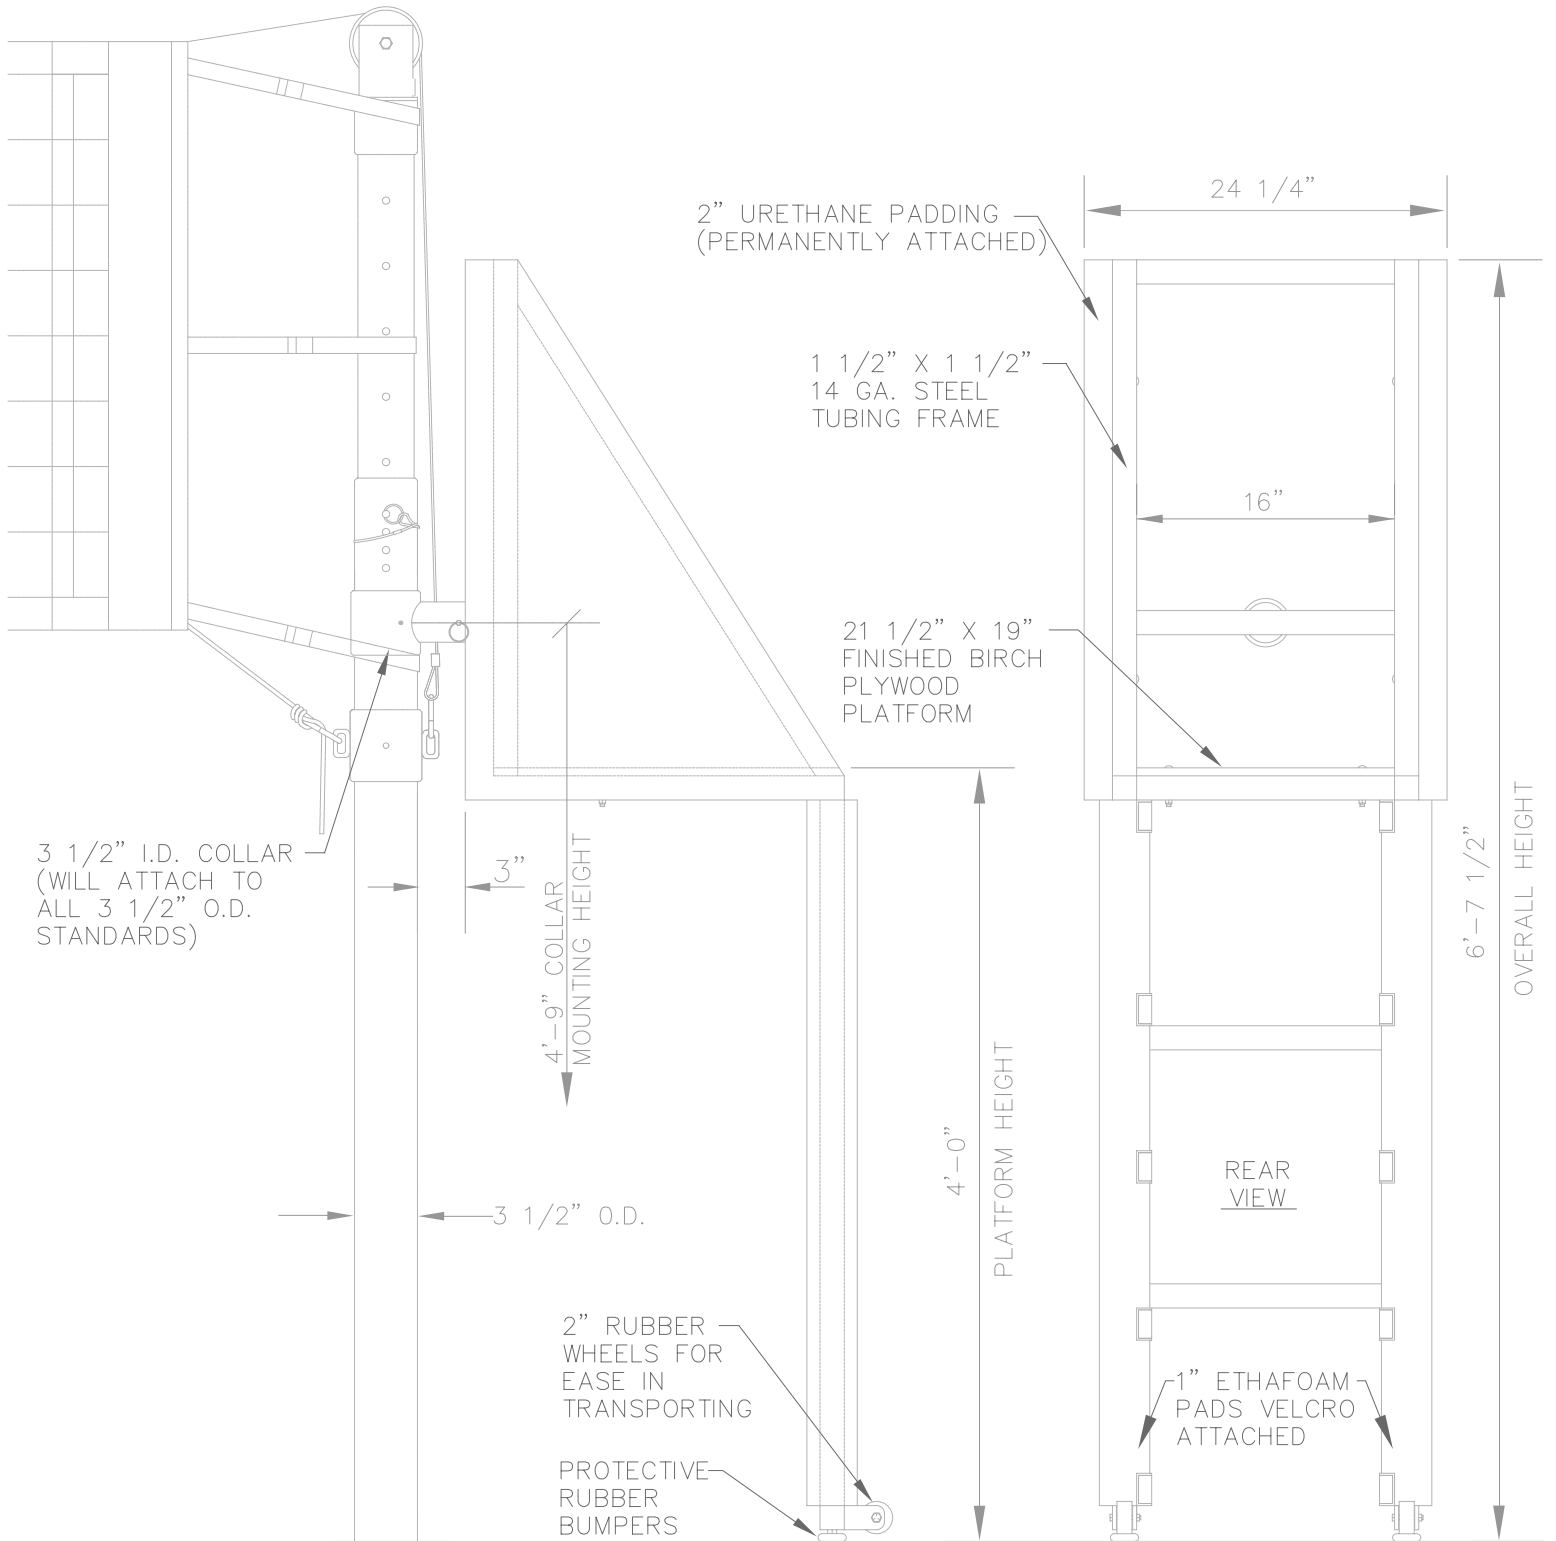

# DRAPER 5013XX JUDGES STAND WITH PROTECTIVE PADS

STANDARD COLOR: BLUE

NOTE: JUDGES STAND SHOULD BE INSTALLED ON VOLLEYBALL STANDARD OPPOSITE THE OFFICIALS TABLE.