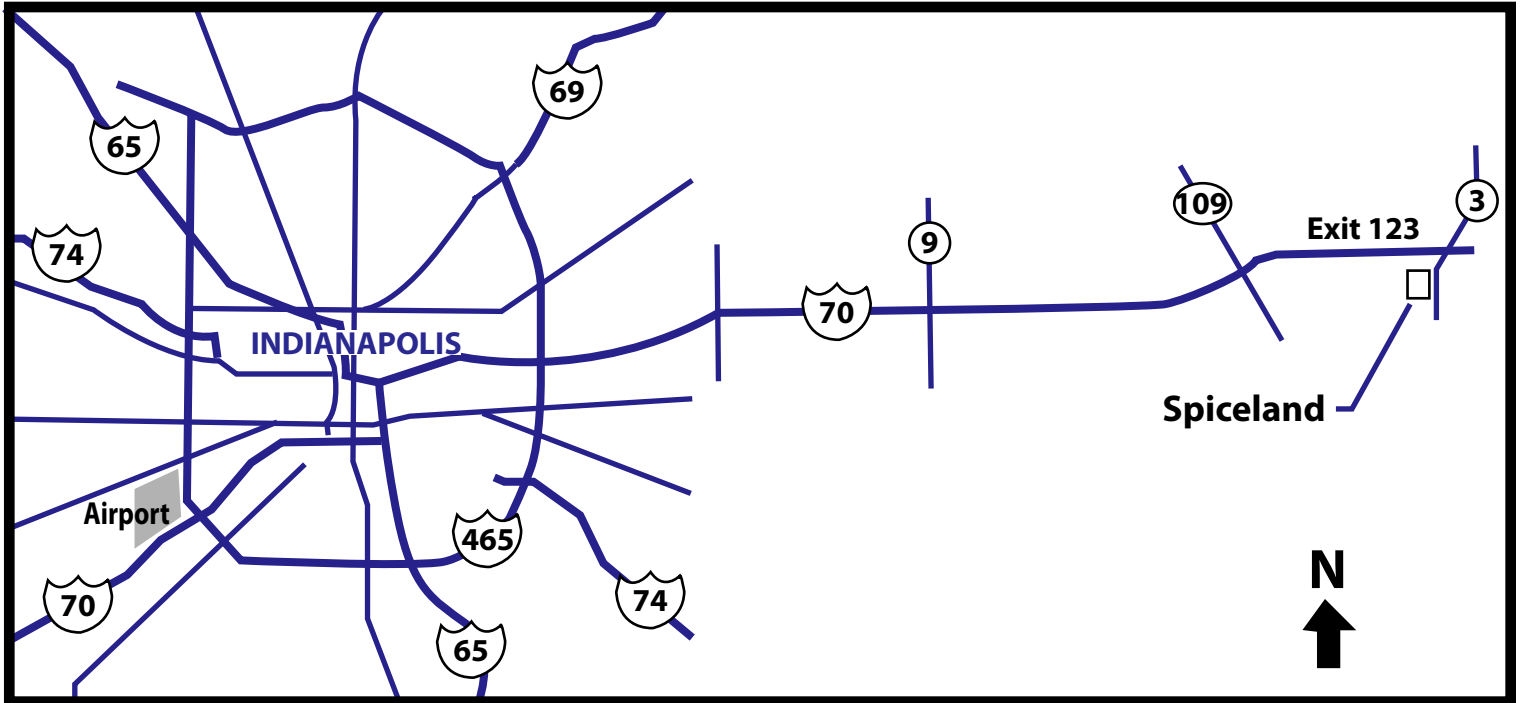

## Indianapolis to Spiceland

**Visitors**

- From I-70, turn South (right) onto SR 3. This is exit 123 and is labeled "New Castle/Spiceland".
- Continue South on 3 approximately 2 miles. Just past Spiceland Family Restaurant, turn West (right) onto Harrison.
- Proceed West on Harrison for 2 blocks until it tees with Pearl.
- At this intersection, Draper, Inc. will be just to your left. Parking is directly in front of the building.

**• All trucks, please use Mercer St.**  
**Shipping: 170 West Mercer Street**  
**Receiving: 70 West Mercer Street**

**Draper Offices**  
**Building 9**  
 For Deliveries use the 1st drive  
 Shipments use the 2nd drive

**Mercer St.**  
 All Trucks  
 please use Mercer St.