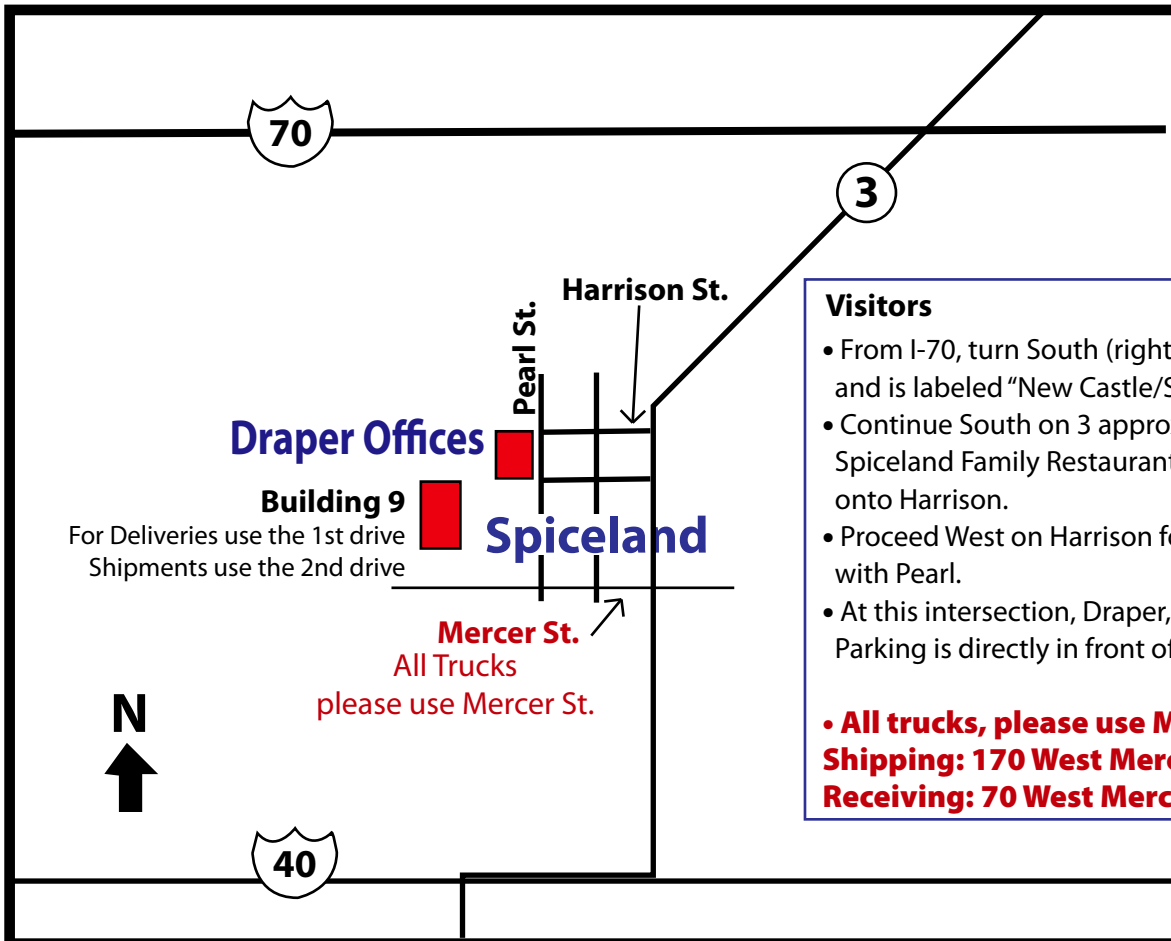

## Indianapolis to Spiceland

**Visitors**

- From I-70, turn South (right) onto SR 3. This is exit 123 and is labeled "New Castle/Spiceland".
- Continue South on 3 approximately 2 miles. Just past Spiceland Family Restaurant, turn West (right) onto Harrison.
- Proceed West on Harrison for 2 blocks until it tees with Pearl.
- At this intersection, Draper, Inc. will be just to your left. Parking is directly in front of the building.

**• All trucks, please use Mercer St.**  
**Shipping: 170 West Mercer Street**  
**Receiving: 70 West Mercer Street**

**Draper Offices**  
**Building 9**  
 For Deliveries use the 1st drive  
 Shipments use the 2nd drive

**Mercer St.**  
 All Trucks  
 please use Mercer St.