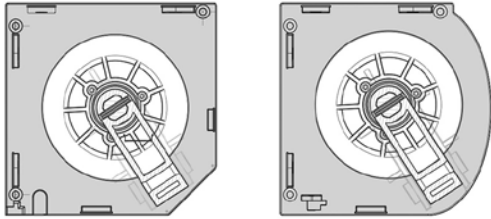

ZIP FlexShade® Hardware Overview

ZIP HEADBOXES

Two headbox sizes available: ZIP 92: 3-5/8" high headbox and ZIP 127: 5" high headbox. Three headbox styles: square, angled (ZIP 127 only), and curved. Hardware finish is silver (standard), textured powder coat is available in white, black, ivory, or charcoal bronze. Custom powder coat colors available.

ZIP SIDE CHANNELS

Showing hem bar

Detail of fabric in side channel

Channels are 1 3/4" wide and can be jamb or face mounted. No light gap for complete edge blackout system, use as an insect screen, or room divider. Hardware finish is silver (standard), textured powder coat is available in white, black, ivory, or charcoal bronze. Custom powder coat colors available.

ZIPPER

Zipper detail welded into vertical sides of the shade fabric. Prevents fabric from coming out of the side channel for protection against wind.